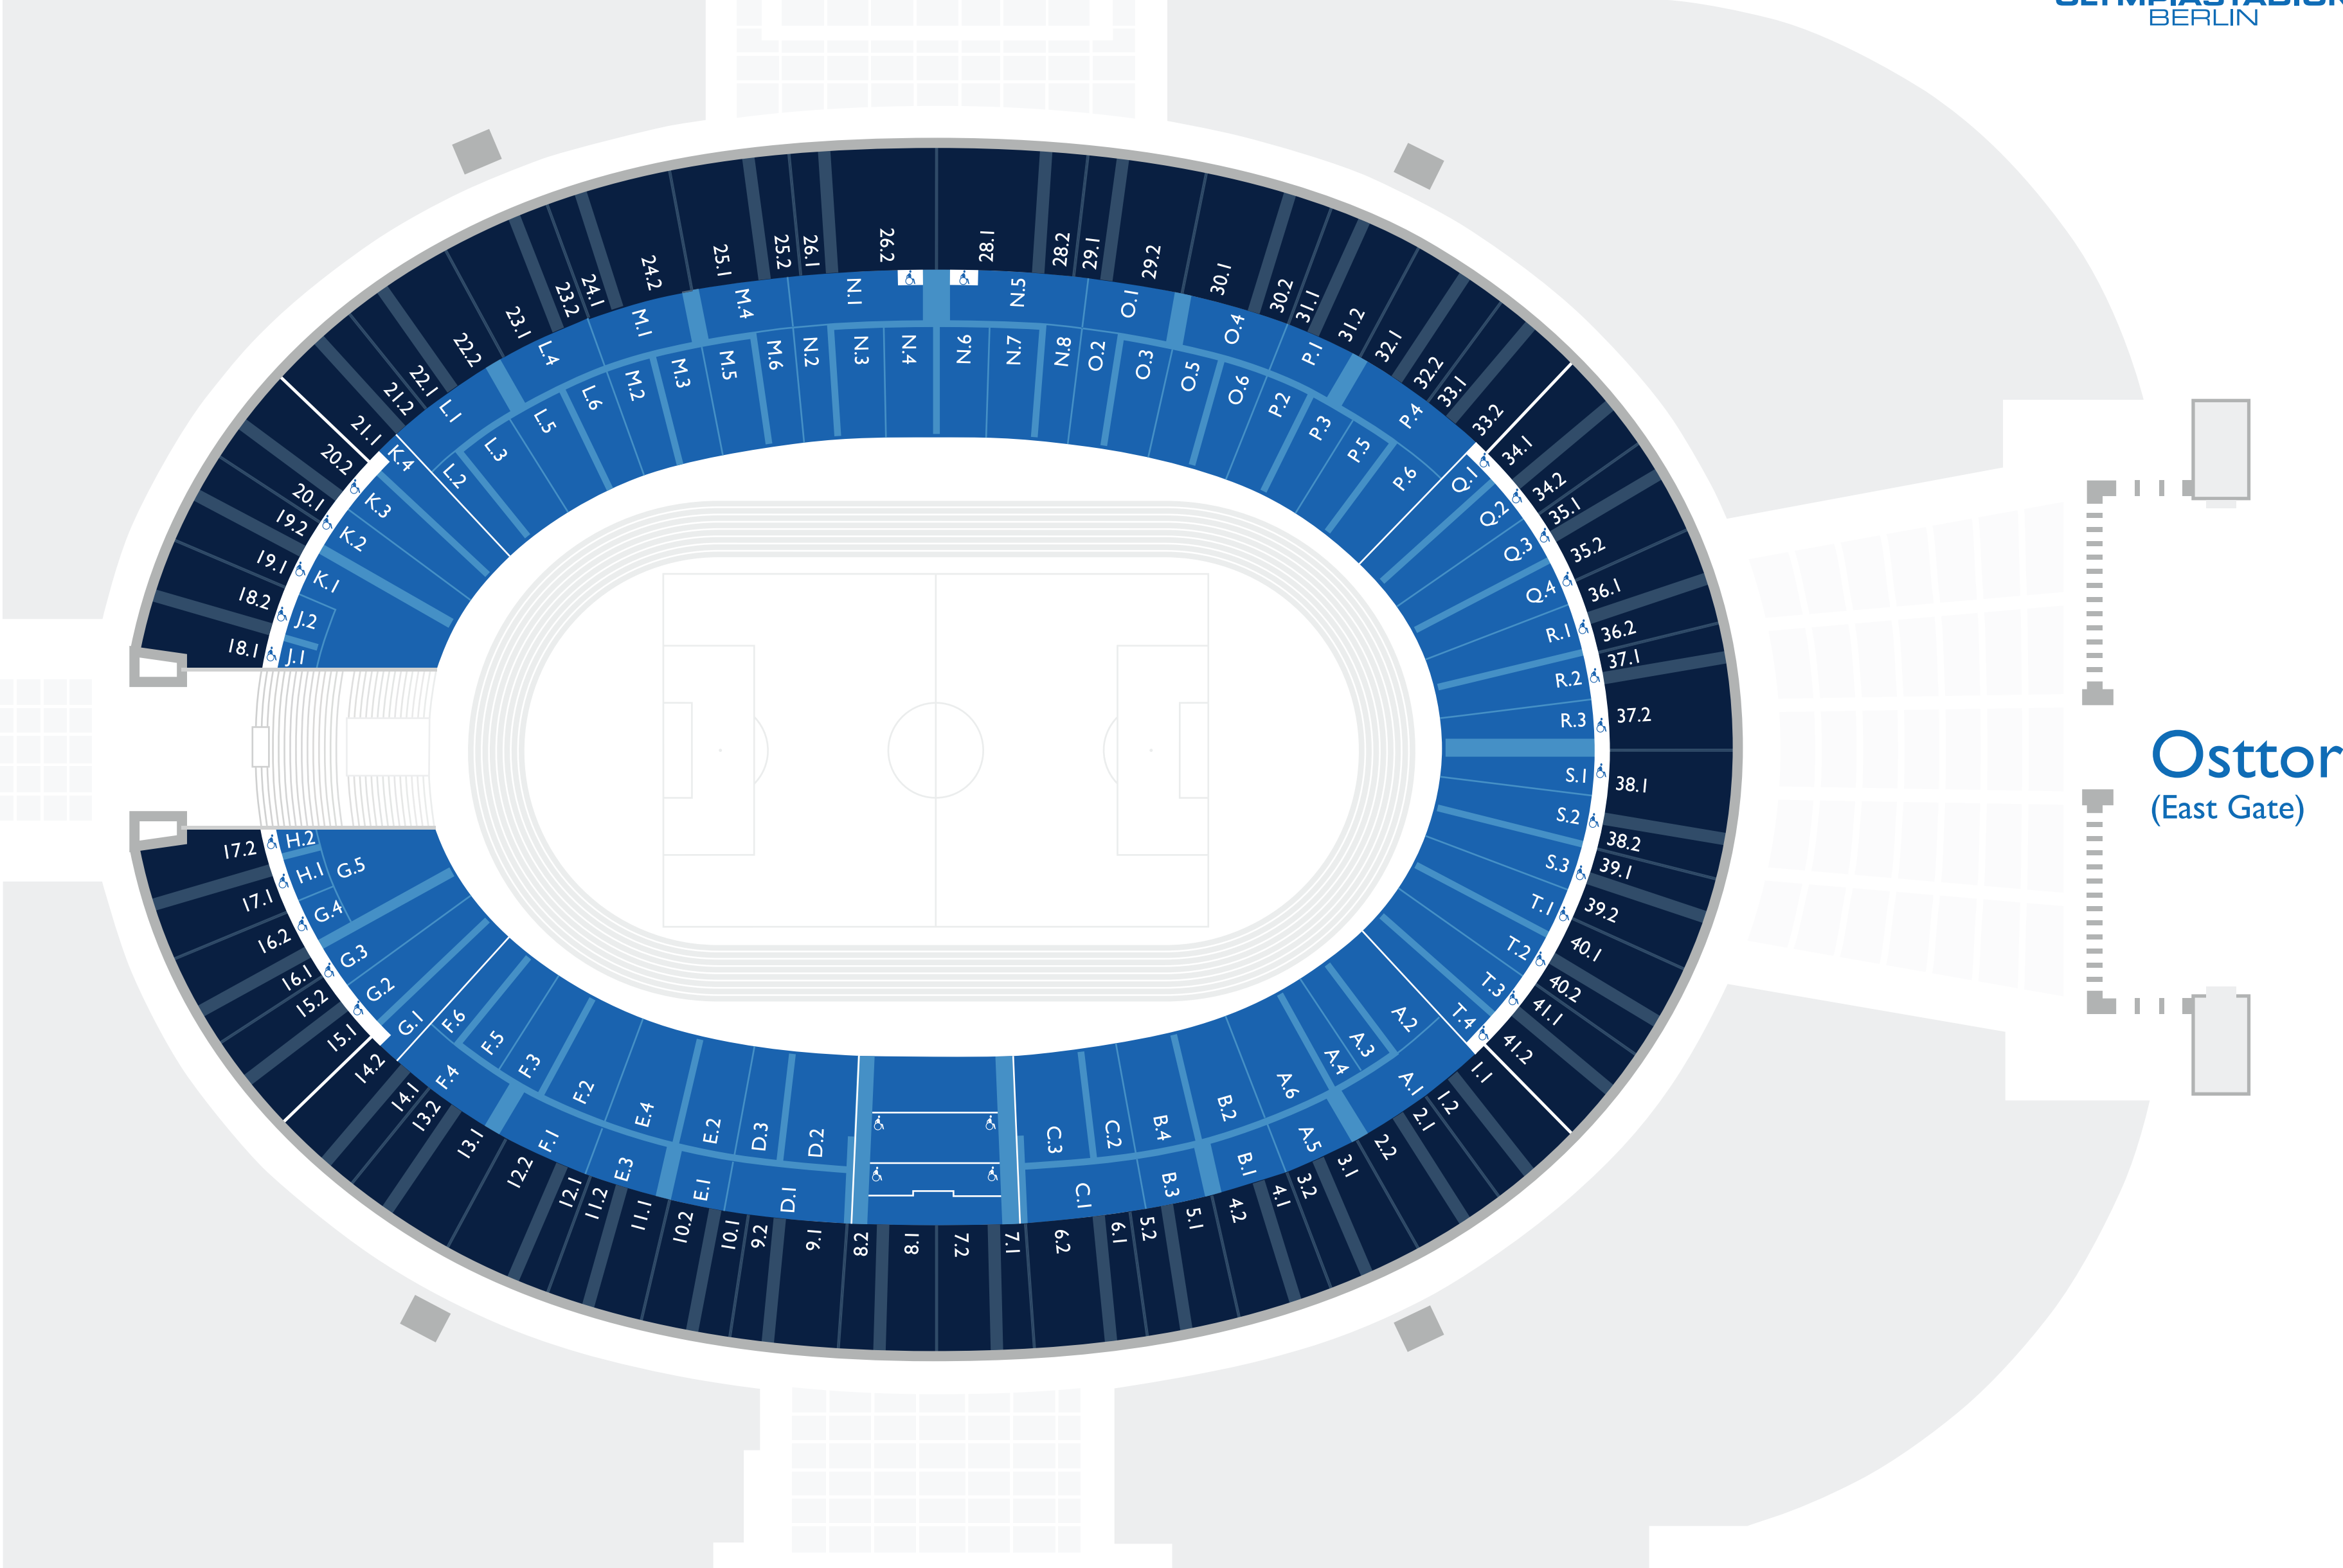

seating plan public

Südtor (South Gate)

Osttor
(East Gate)